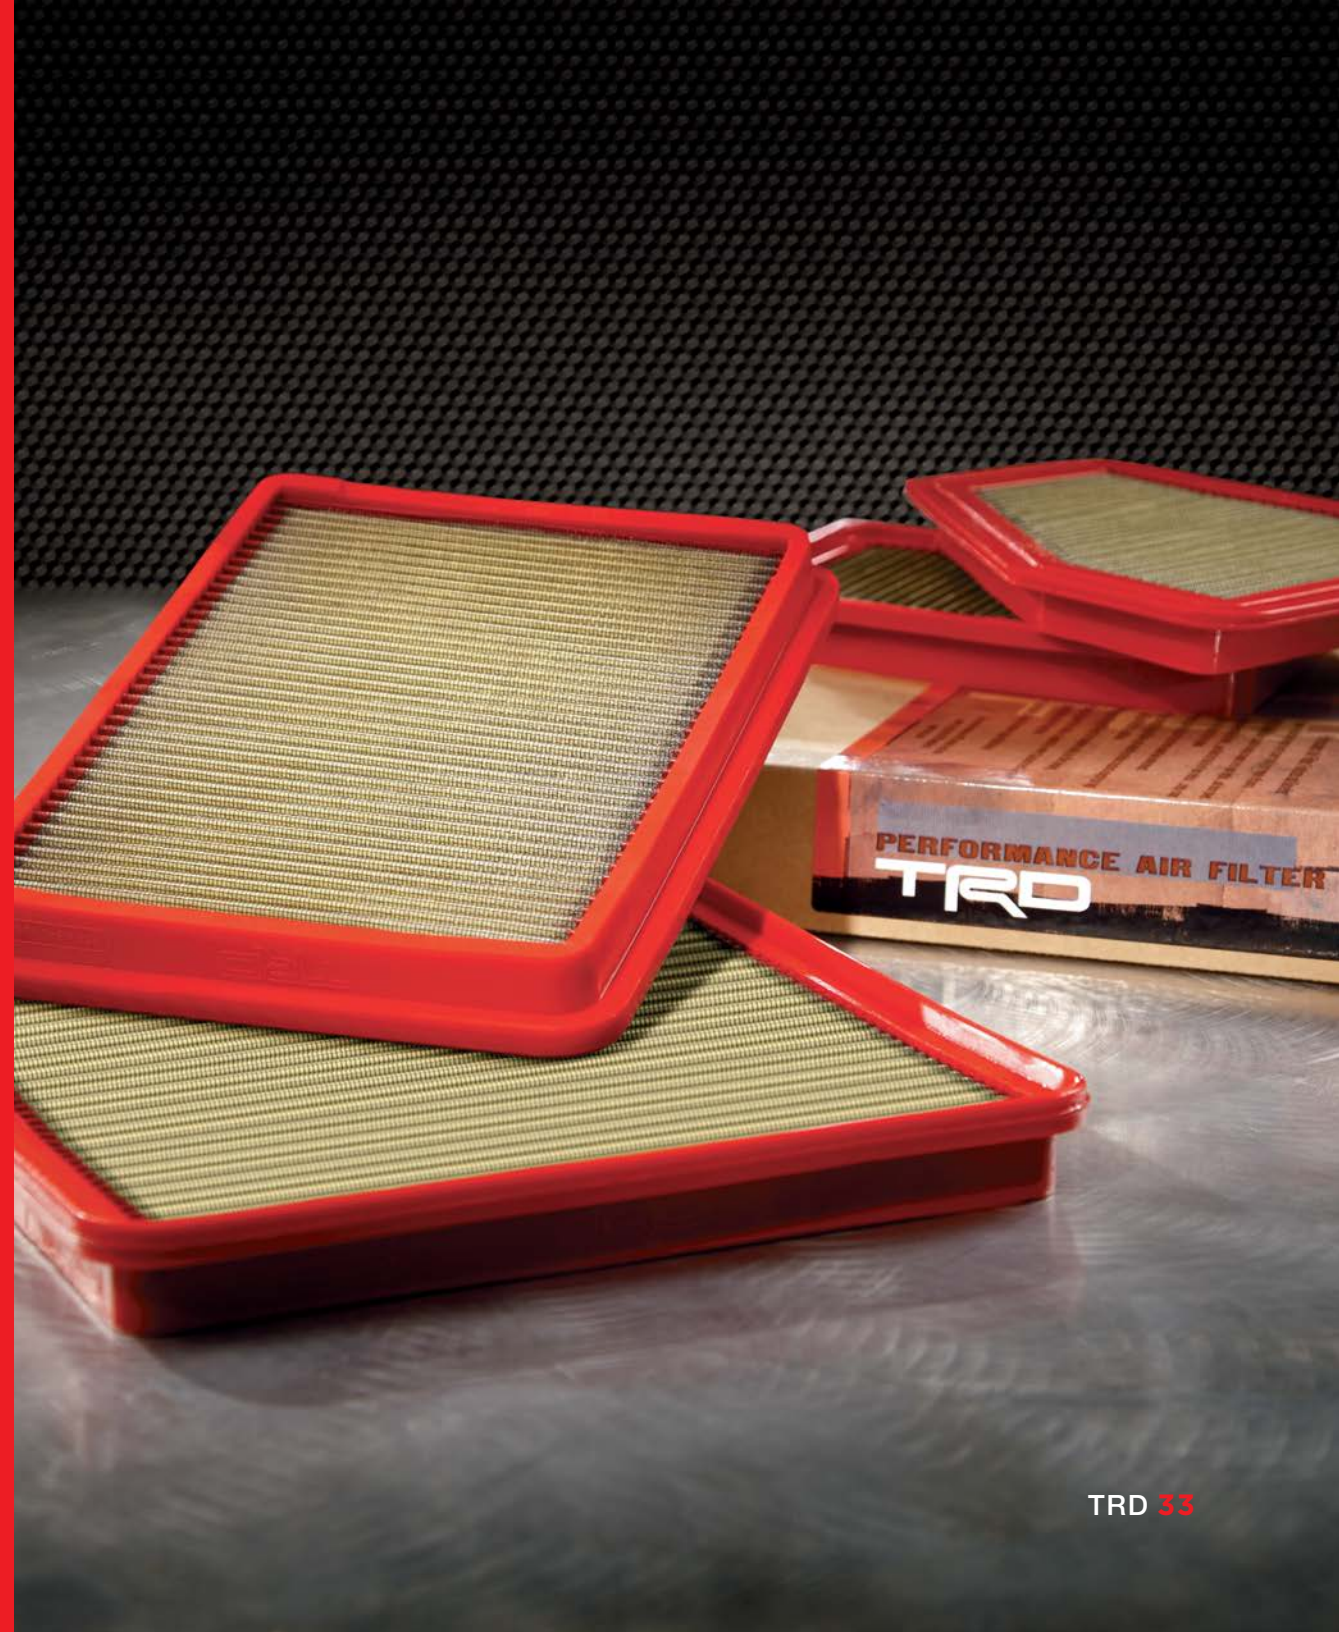

TRD PERFORMANCE AIR FILTER

You multitask; make sure your parts do too. This TRD air filter helps protect and maintain the life of your engine with enhanced airflow.

- Unique, oiled four-ply cotton gauze in polyurethane body
- Enclosed in durable epoxy coated mesh and an elastomeric seal for a precise, leak-free fit
- Allows the maximum amount of air into the engine with the minimal amount of resistance
- Washable and reusable – regular cleaning and re-oiling ensures free airflow and top performance
- Designed to last the lifetime of the vehicle
- Pre-oiled and ready to install, offers exact drop-in replacement for stock air filter

MSRP $59.75