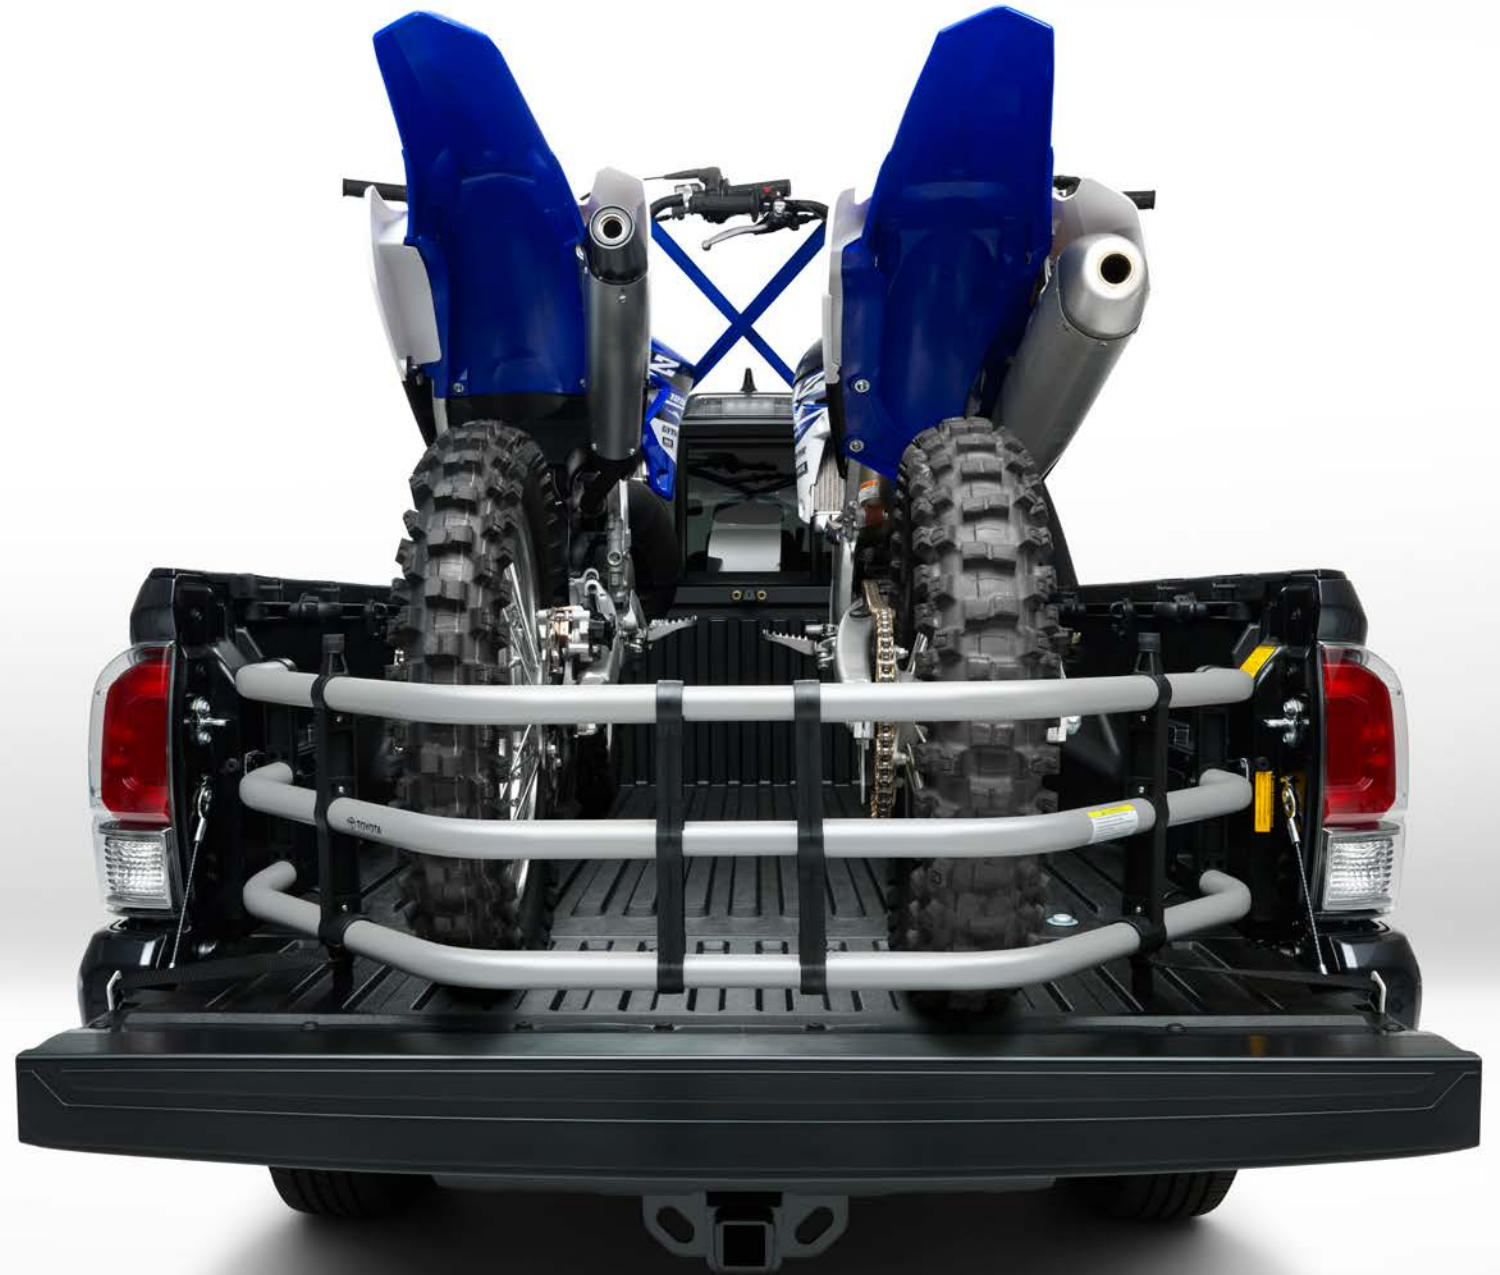

- Customizable; slides along the Tacoma's deck rail system to create spaces to fit your needs
- Rotates for various configurations including lying flat above cargo
- Made of lightweight, corrosion-resistant, black powder-coated aluminum
- Tested to withstand loads up to 400 lb.

BED EXTENDER

Sometimes a long truck bed just isn't long enough, and, for those times, you'll be glad you added a bed extender¹ to your Tacoma. It folds out over the tailgate to extend the effective length of the bed by two feet. Then when not needed, it fits inside the bed to form an enclosed storage area against the tailgate, perfect for containing smaller items.

MSRP \$270 | INSTALLED \$335

¹ See numbered disclosures on page 42

ROOF RACK

Owning a truck is all about versatility. So what do you do when the cargo bed is full? Add a roof rack^{4,5}! It's designed to blend with the styling of the Tacoma and make it easier to secure cargo. The cross bars stow easily into the side rails when not in use to minimize wind noise.